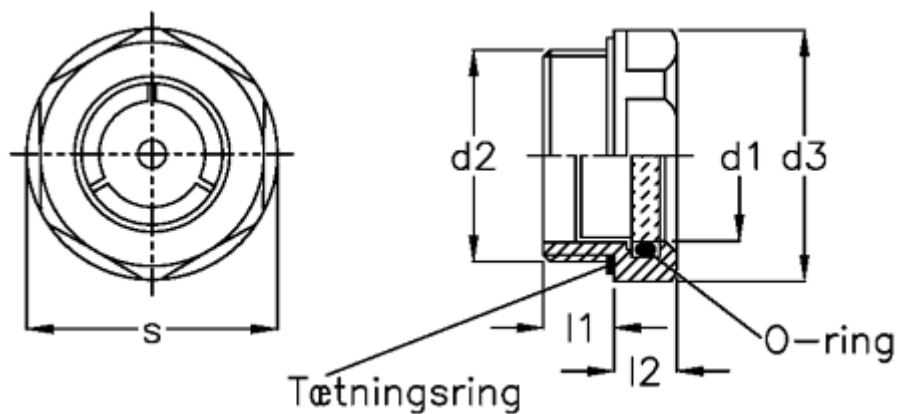

# Data Sheet

Article number: 20903521

Description: E+G Oil level sight glass (high temp.)  
GN 743.1-18-M27x1,5-B

## Measures

d1	= 18
d2	= M27x1,5
d3	= 32
l1	= 9.0
l2	= 8.0
Max pressure	= 12,5 Bar
s	= 30